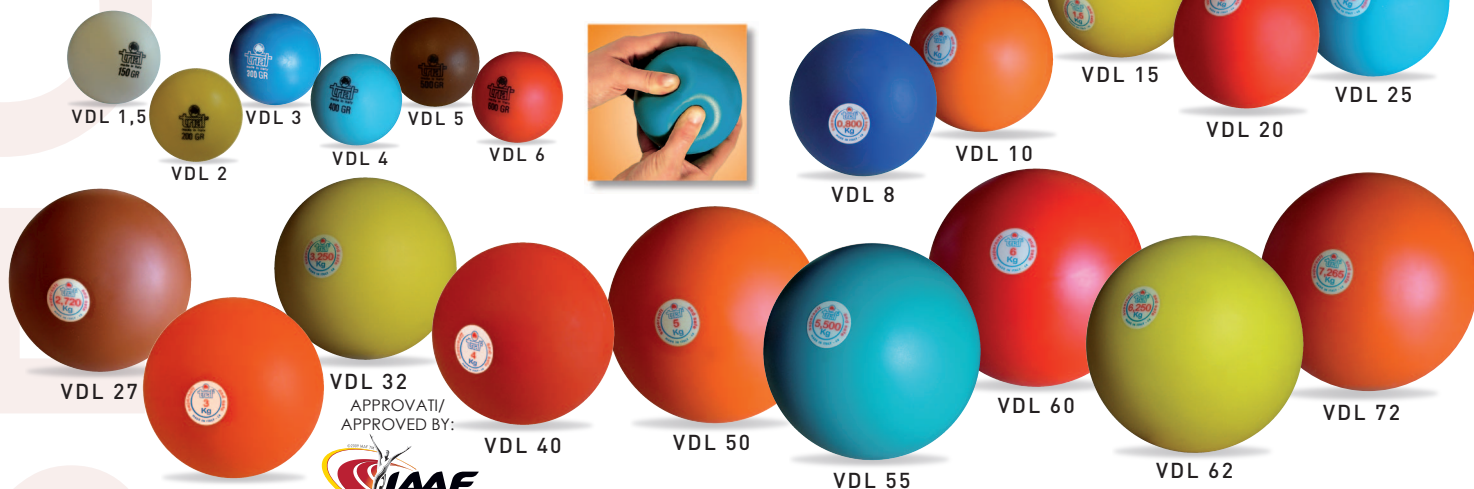

VDL PALLA GETTO/INDOOR SHOTS

anelastica e soft *inelastic and soft*

Technical drawing n°197
REV.0.2015

APPROVATI/
APPROVED BY:
 International Association
of Athletics Federations

Le **uniche** palle getto **anelastiche** ideali per la propedeutica e **adatte per uso sia interno che esterno**. Sicure, permettono di **anticipare l'età di apprendimento del corretto gesto tecnico**. Prodotte in morbida gomma sintetica reticolata non tossica.

The **unique inelastic shots** ideal for throwing beginners and can be used both indoors and outdoor. They help the young learners to develop the correct throwing techniques. They are produced with a reticulated synthetic elastic soft rubber. Safe and non toxic.