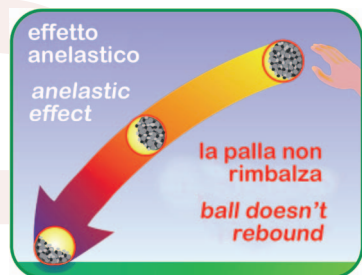

VDL PALLA GETTO/INDOOR SHOTS

anelastica e soft *inelastic and soft*

Technical drawing n°197
REV.0.2015

APPROVATI/
APPROVED BY:
 International Association
of Athletics Federations

Le **uniche** palle getto **anelastiche** ideali per la propedeutica e **adatte per uso sia interno che esterno**. Sicure, permettono di **anticipare l'età di apprendimento del corretto gesto tecnico**. Prodotte in morbida gomma sintetica reticolata non tossica.

The **unique inelastic shots** ideal for throwing beginners and can be used both indoors and outdoor. They help the young learners to develop the correct throwing techniques. They are produced with a reticulated synthetic elastic soft rubber. Safe and non toxic.